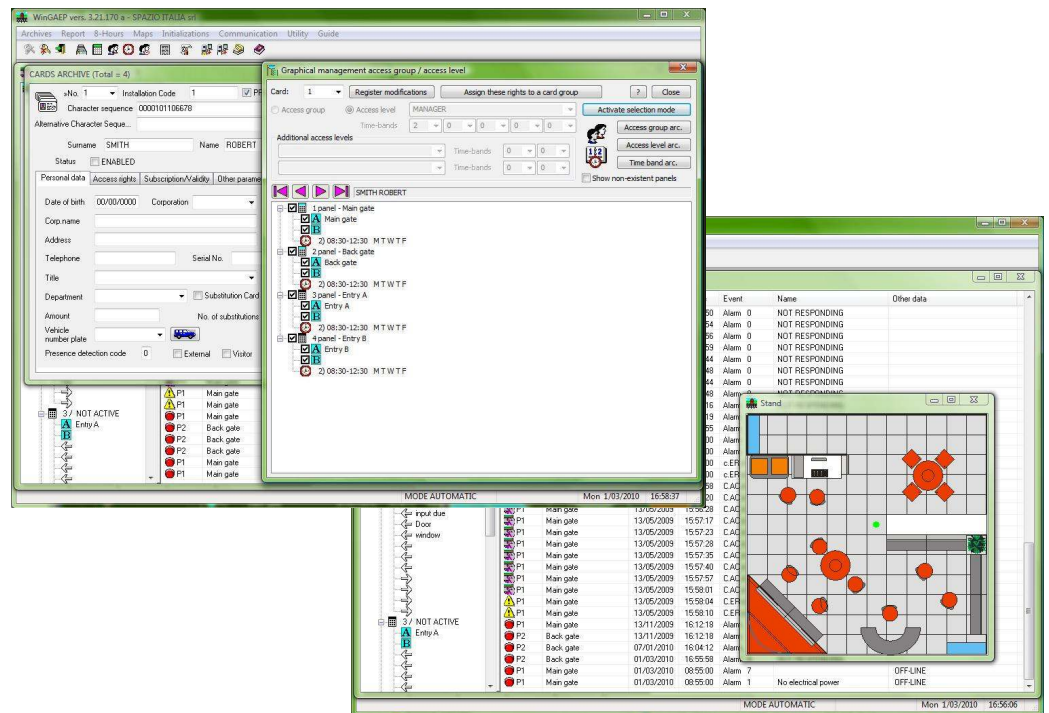

Access Control software WINGAEP

SPAZIO ITALIA
The specialist at your side

WINGAEP is a modular and scalable access control software that can be used to control pedestrian and vehicle access, from small single door installations, up to large multi-site installations.

Thanks to the module "8 hours" (included), WINGAEP can be employed also for Time & Attendance applications, processing directly the timesheet in case of basic requirements or exporting the clock-ins / clock-outs to a third party software if you require advanced Time & Attendance functions or the payroll processing.

KEY FEATURES

- Available in the main European languages
- Unlimited operator profiles
- Graphic maps management showing the status of the doors, panels, etc.
- Access management regulated by time zones and holidays
- Access management with Card + PIN
- Access management with Card + Card
- Access management with credit or points to be deducted
- Alarm system arm/disarm
- Integration with the automatic number plate recognition (ANPR) system READERPLATE
- Manages up to 255 client workstations
- Custom reports
- Data import/export in TXT, DBF, XLS and SQL (with external modules)
- Windows 8 ready