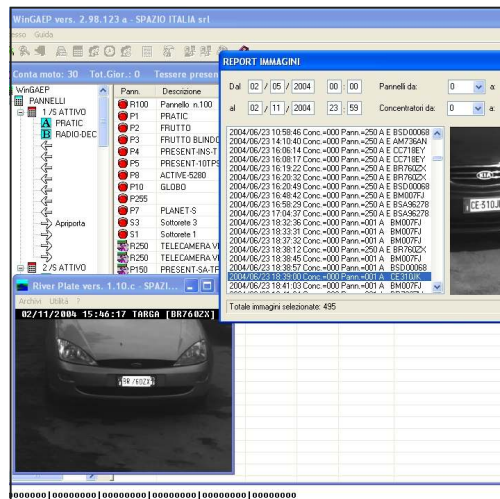

SPAZIO ITALIA

a member of the FAAC Group

INTEGRATION WITH THE AUTOMATIC NUMBER
PLATE RECOGNITION (ANPR) SYSTEM
READERPLATE

INTEGRATION WITH IP CAMERA FOR
RECORDING AS RESULT OF GIVEN
EVENTS (E.G. CARD READING)

Ordering information

WINGAEP-1	Access control software for pedestrian and vehicle gateway. Manages up to 1 panel
WINGAEP-5	Access control software for pedestrian and vehicle gateway. Manages up to 5 panel
WINGAEP-10	Access control software for pedestrian and vehicle gateway. Manages up to 10 panel
WINGAEP-255	Access control software for pedestrian and vehicle gateway. Manages up to 255 panel
WINGAEP-C	Access control software for the centralization of maximum 255 remote installations connected via modem or a network. Any remote installation requires a WINGAEP access control software
WINAGG-1	Update to new version WINGAEP-1
WINAGG-5	Update to new version WINGAEP-5
WINAGG-10	Update to new version WINGAEP-10
WINAGG-255	Update to new version WINGAEP-255
SW-AMPL	WINGAEP upgrade to increase the number of managed panels
WINVICO	Basic visitors management software. Included in WINGAEP-255