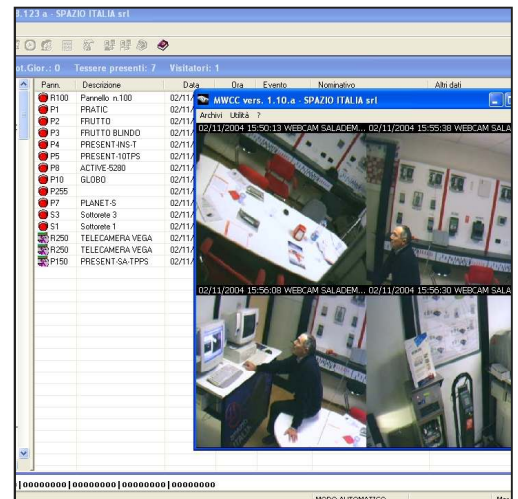

SPAZIO ITALIA

a member of the FAAC Group

INTEGRATION WITH THE AUTOMATIC NUMBER
PLATE RECOGNITION (ANPR) SYSTEM
READERPLATE

INTEGRATION WITH IP CAMERA FOR
RECORDING AS RESULT OF GIVEN
EVENTS (E.G. CARD READING)

Ordering information

WINGAEP-1	Access control software for pedestrian and vehicle gateway. Manages up to 1 panel
WINGAEP-5	Access control software for pedestrian and vehicle gateway. Manages up to 5 panel
WINGAEP-10	Access control software for pedestrian and vehicle gateway. Manages up to 10 panel
WINGAEP-255	Access control software for pedestrian and vehicle gateway. Manages up to 255 panel
WINGAEP-C	Access control software for the centralization of maximum 255 remote installations connected via modem or a network. Any remote installation requires a WINGAEP access control software
WINAGG-1	Update to new version WINGAEP-1
WINAGG-5	Update to new version WINGAEP-5
WINAGG-10	Update to new version WINGAEP-10
WINAGG-255	Update to new version WINGAEP-255
SW-AMPL	WINGAEP upgrade to increase the number of managed panels
WINVICO	Basic visitors management software. Included in WINGAEP-255